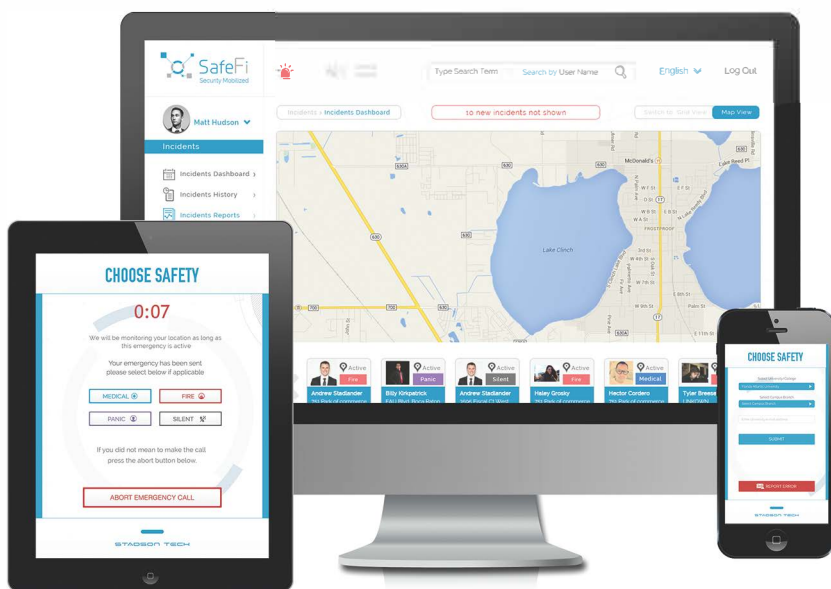

ADVANCED MOBILE SAFETY SOLUTION

SafeFi

Security Solutions

SafeFi is a safety application that can be utilized in any dangerous or uncomfortable situation to alert other's that they are in need of help. SafeFi is able to send and receive crucial information to your organization or campus immediately. Whether via a phone call, email, SMS or push notification, SafeFi delivers crucial information the fastest way possible.

Once an organization chooses to integrate the SafeFi solution, the members of the organization can download SafeFi via Apple Store or Google Play. It will link them to the appropriate manager, supervisor or security designee defined by the organization.

Why SafeFi?

Just a few reasons why SafeFi is needed for your organization!

Fastest Solution

Receive an incident alert in the fastest way possible.

Instant Notification

Emergency contacts are notified via SMS and Email instantly. Receive Push Notifications via SMS and Email.

Enabled GPS Tracking

Instantly view where the incident was initiated and keep track of the users movements

Vital Information

View the full profile and safety data to provide specific help

Immediate Activation