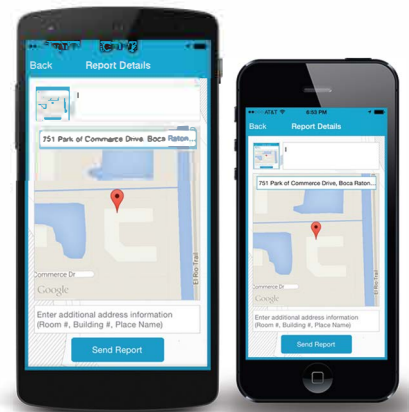

SafeFi provides some of the most exclusive features

SNAPP Technology

It is the ability of SafeFi to start an emergency alert by repeatedly pressing the power button of your smart device. It's that easy!

Timer Mode

Allows users to auto start an alert after a certain period of time. If the Timer Mode is not stopped before the timer hits 0, an emergency alert will automatically be sent.

Report Incident

The report incident page allows users to report any suspicious and/or unusual activity. Take a picture, specify location and send detailed information in the report.