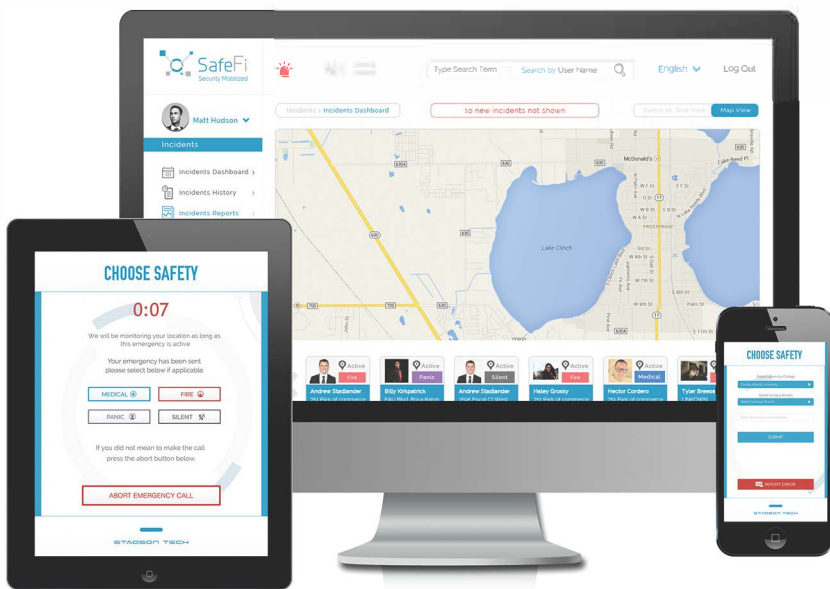

ADVANCED MOBILE SAFETY SOLUTION

SafeFi

Security Solutions

SafeFi is a safety application that can be utilized in any dangerous or uncomfortable situation to alert other's that they are in need of help. SafeFi is able to send and receive crucial information to your organization or campus immediately. Whether via a phone call, email, SMS or push notification, SafeFi delivers crucial information the fastest way possible.

Once an organization chooses to integrate the SafeFi solution, the members of the organization can download SafeFi via Apple Store or Google Play. It will link them to the appropriate manager, supervisor or security designee defined by the organization.

Why SafeFi?

Just a few reasons why SafeFi is needed for your organization!

Fastest Solution

Receive an incident alert in the fastest way possible.

Instant Notification

Emergency contacts are notified via SMS and Email instantly. Receive Push Notifications via SMS and Email.

Enabled GPS Tracking

Instantly view where the incident was initiated and keep track of the users movements

Vital Information

View the full profile and safety data to provide specific help

Immediate Activation